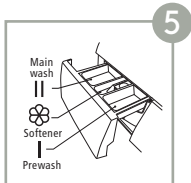

USING YOUR NEW WASHER DRYER

Plug in

Open tap

Load

Close door

Add detergent

Select program

Add any additional
functions required

DETAILS

Capacity (Washing/Drying): 7kg/4kg
Dimensions (W, D, H mm): 595 x 565 x 850
Warranty: 2 Years

SUPPORT

Telephone: 1300 11 4357
Email: support@residentiagroup.com.au

REGISTER YOUR APPLIANCE

AU: www.inalto.house/registration
NZ: www.inalto.house/nz/registration