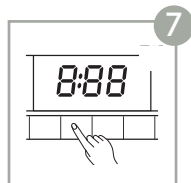

USING YOUR NEW WASHER DRYER

Plug in

Open tap

Load

Close door

Add detergent

Select program

Add any additional
functions required

DETAILS

Capacity (Washing/Drying): 7kg/4kg
Dimensions (W, D, H mm): 595 x 565 x 850
Warranty: 2 Years

SUPPORT

Telephone: 1300 11 4357
Email: support@residentiagroup.com.au

REGISTER YOUR APPLIANCE

AU: www.inalto.house/registration
NZ: www.inalto.house/nz/registration