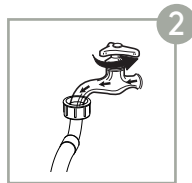

7kg/4kg Combo Washer Dryer

FEATURES

7kg Washing Capacity, 4kg Drying Capacity,
LED Display Screen, 1 Hour Wash & Dry Function, Delay Start,
15 Programs, Child Lock, Drum Clean Program

Congratulations on your new InAlto 7kg/4kg Combo Washer Dryer!

USING YOUR NEW WASHER DRYER

Plug in

Open tap

Load

Close door

Add detergent

Select program

Add any additional
functions required