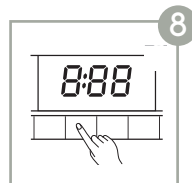

USING YOUR NEW WASHER DRYER

Plug in

Open tap

Load

Close door

Add detergent

Select program

Add any additional
functions required

DETAILS

Capacity (Washing/Drying): 7kg/4kg
Dimensions (W, D, H mm): 595 x 565 x 850
Warranty: 2 Years

SUPPORT

Telephone: 1300 11 4357
Email: support@residentiagroup.com.au

REGISTER YOUR APPLIANCE

AU: www.inalto.house/registration
NZ: www.inalto.house/nz/registration