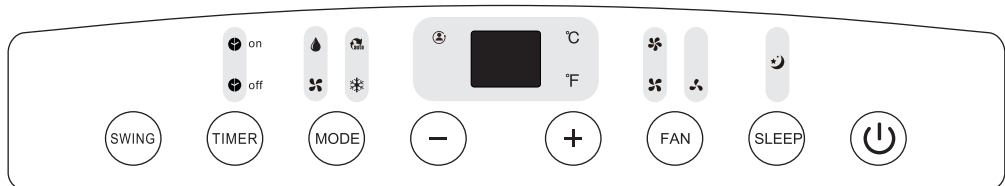

YOUR PORTABLE AIR-CONDITIONER

- 1 Control Panel
- 2 Horizontal louver blade
- 3 Handles (both sides)
- 4 Panel
- 5 Caster

THE CONTROLS

Your Portable Air-conditioner Controls

Swing: Initiates the auto swing feature.

Timer: Set up the AUTO ON or AUTO OFF.

Mode: Select your desired operating mode (AUTO, COOL, DRY or FAN).

Up (+) & Down (-): Adjust temperature or time.

Fan: Set the speed to LOW, MID, HIGH or AUTO.

Sleep (Eco): Initiates the sleep/eco option.

[] **Power:** Turn the unit on or off

For a complete guide on Getting Started and Operation Instructions, please refer to the user manual on pages 14-17.

DETAILS

Product Size (W, D, H):
454mm x 365mm x 700mm